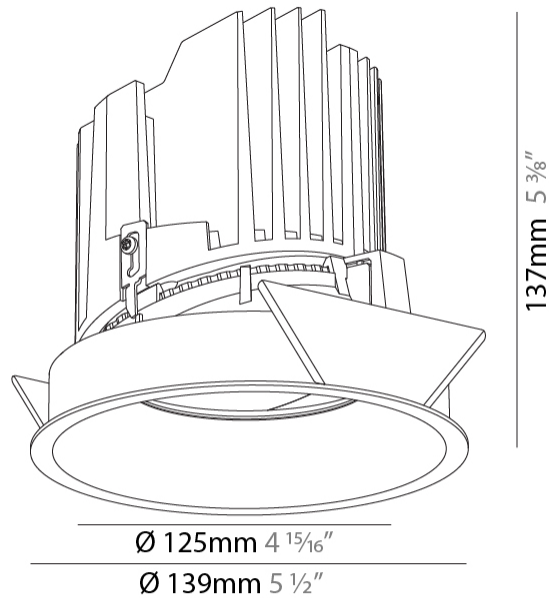

GENERAL

Series: Bioniq
 Subseries: Bioniq Round Semi Adjustable
 Brand: Prolight
 Division: Architectural
 Mounting Type: Recessed
 Mounting Location: Ceiling
 Subcategory: Downlight

PHYSICAL

Shape: Round
 Diameter (mm): 139
 Diameter (in): 5 1/2
 Height (mm): 137
 Height (in): 5 3/8
 Ceiling Thickness (mm): 10 / 12.5 / 15
 Ceiling Thickness (in): 3/8 or 1/2 or 9/16
 Min. Recessing Depth (mm): 150
 Min. Recessing Depth (in): 5 7/8
 Light Distribution: Adjustable / Downlight
 Weight (kg): 0.856
 Weight (lbs): 1.89
 Fixture Finish: SSR / BKV / CWI / CRY / HAB / UFT / ITA / RUA / FTG / MYG / LOD / PUS / FRO / FUP / KIA / POP / BLS / SPG / MEY / GOH / GUM / CHC / COM / ABZ / JAG / OBR / MOS / ROR
 Fixture Material: Aluminum Die Cast
 Cut-out Measurements: 130mm / 5 1/8"

LED

Number of LEDs: 1
 Color Temperature (°K): 2700 / 3000 / 3500 / 4000
 Max. Delivered Lumen (lm): 2030 / 2080 / 2185 / 2230
 Nominal Lumen (lm): 3210 / 3290 / 3459 / 3530
 CRI: >90 CRI
 Efficiency (%): 0.631
 Lamp Life (hrs): 50000

OPTICAL

Reflector: 20 / 40 / 60
 Adjustability: Rotational 355°; Tilt 10°

RATINGS AND CERTIFICATIONS

Certified By: Certified for North American Standards
 IP rating: IP20

BIONIQ ROUND SEMI ADJUSTABLE RECESSED